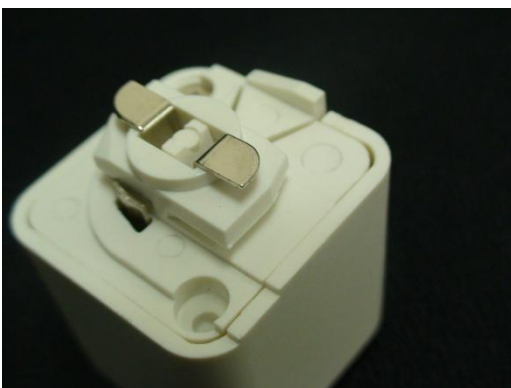

### **MOST COMMON CONNECTORS FOR TRACK FIXTURES**

~ Most salons have tracks that require one of the connectors below.

#### **3-WIRE "HALO" CONNECTOR**

~ 2 pins on one side and 1 on the other.

#### **2-WIRE "JUNO" CONNECTOR**

~ 1 completely rounded pin on each side.

#### **2-WIRE "LIGHTOLIER" CONNECTOR**

~ 2 pins. Each pin has a rounded side and a straight side.