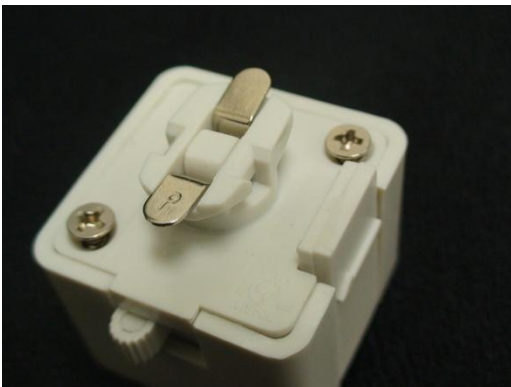

### **MOST COMMON CONNECTORS FOR TRACK FIXTURES**

~ Most salons have tracks that require one of the connectors below.

#### **3-WIRE "HALO" CONNECTOR**

~ 2 pins on one side and 1 on the other.

#### **2-WIRE "JUNO" CONNECTOR**

~ 1 completely rounded pin on each side.

#### **2-WIRE "LIGHTOLIER" CONNECTOR**

~ 2 pins. Each pin has a rounded side and a straight side.